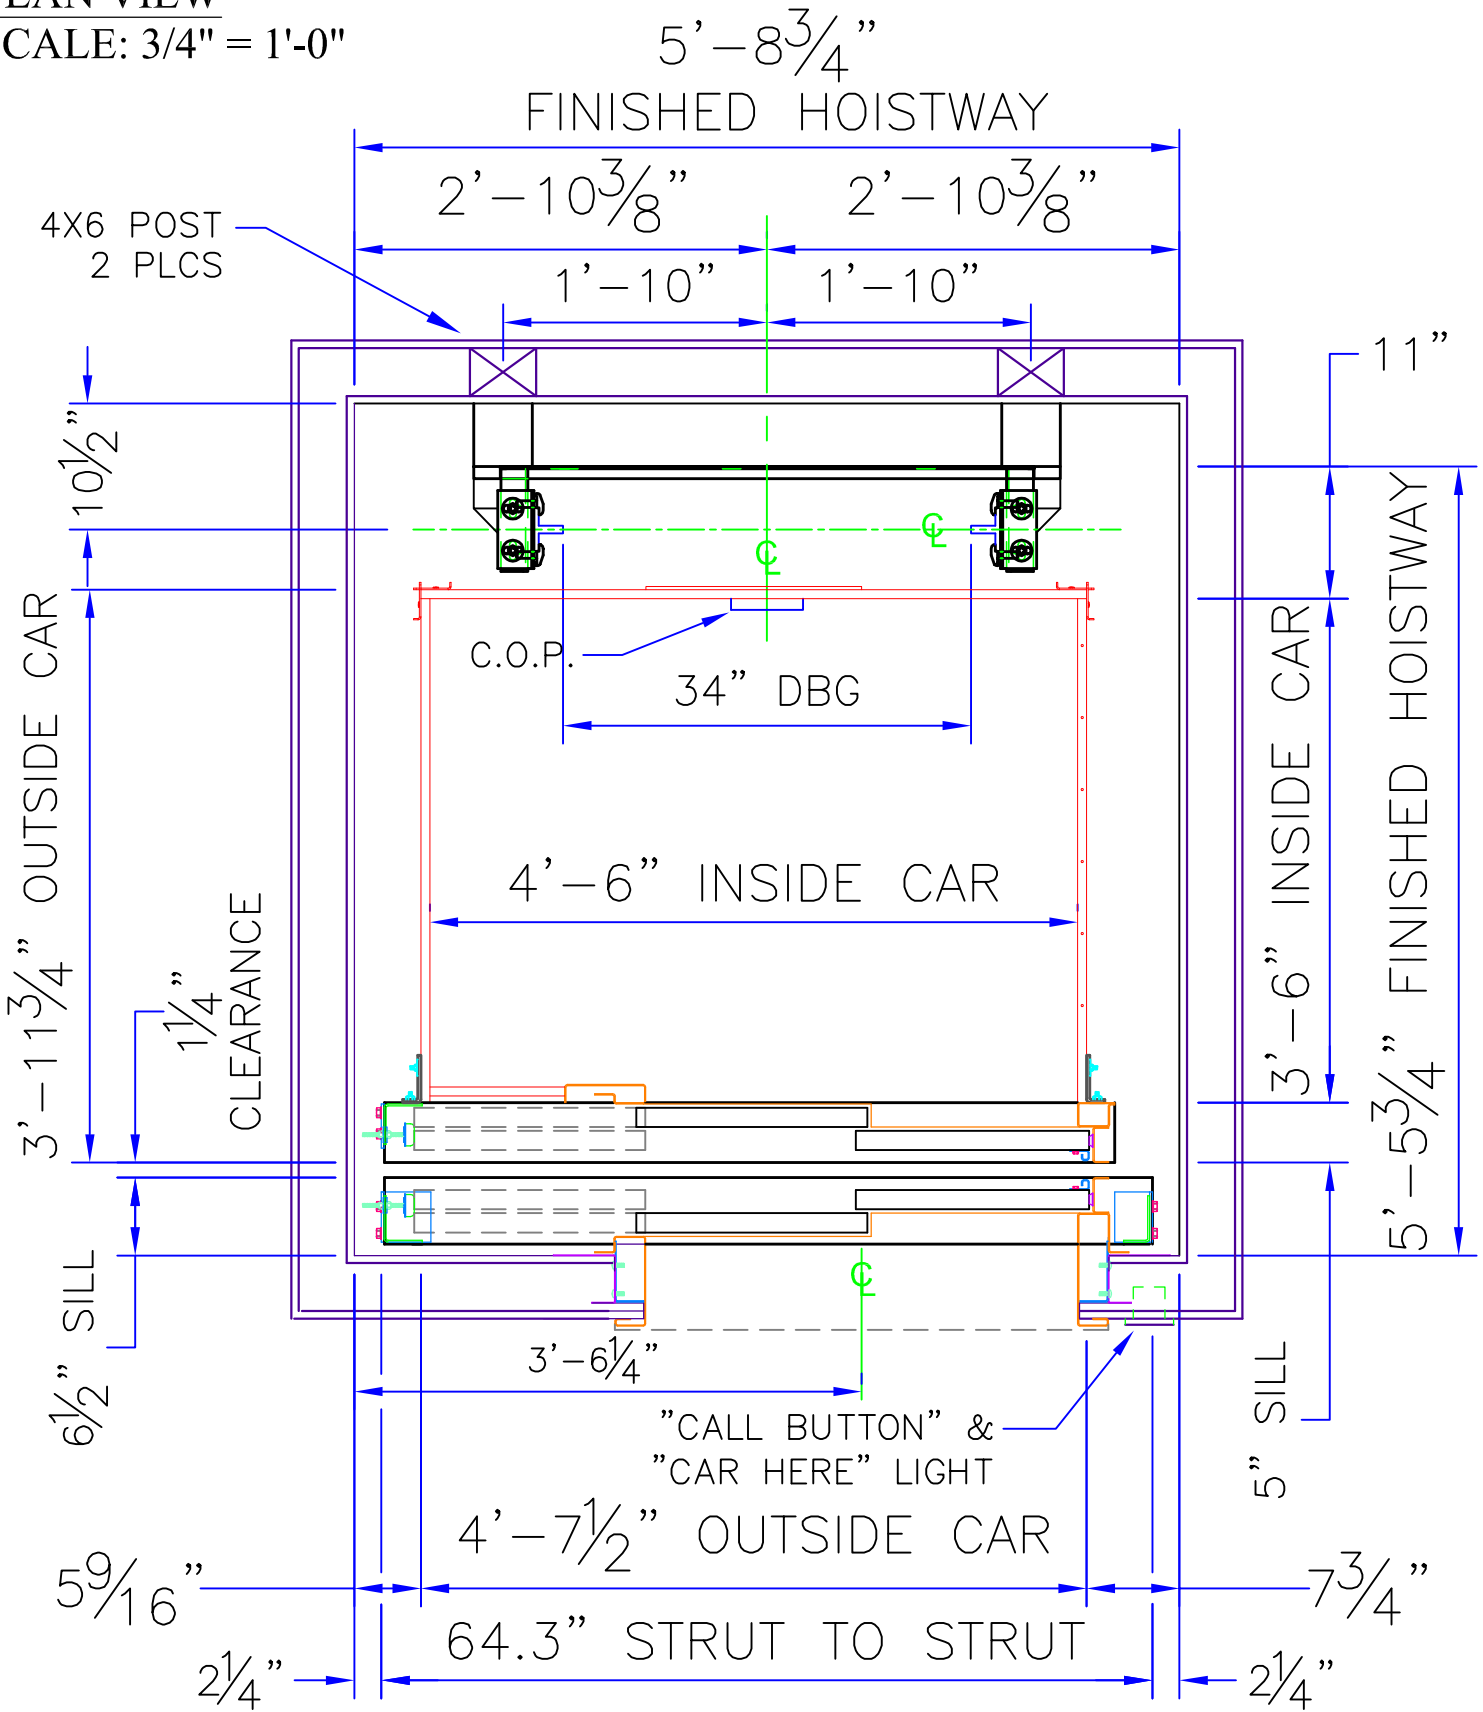

PLAN VIEW

SCALE: 3/4" = 1'-0"

DeLUX<sup>TM</sup> - 2 speed  
TYPE 5 - 42x54 RH

SunCoast  
Elevator Company

Copyright