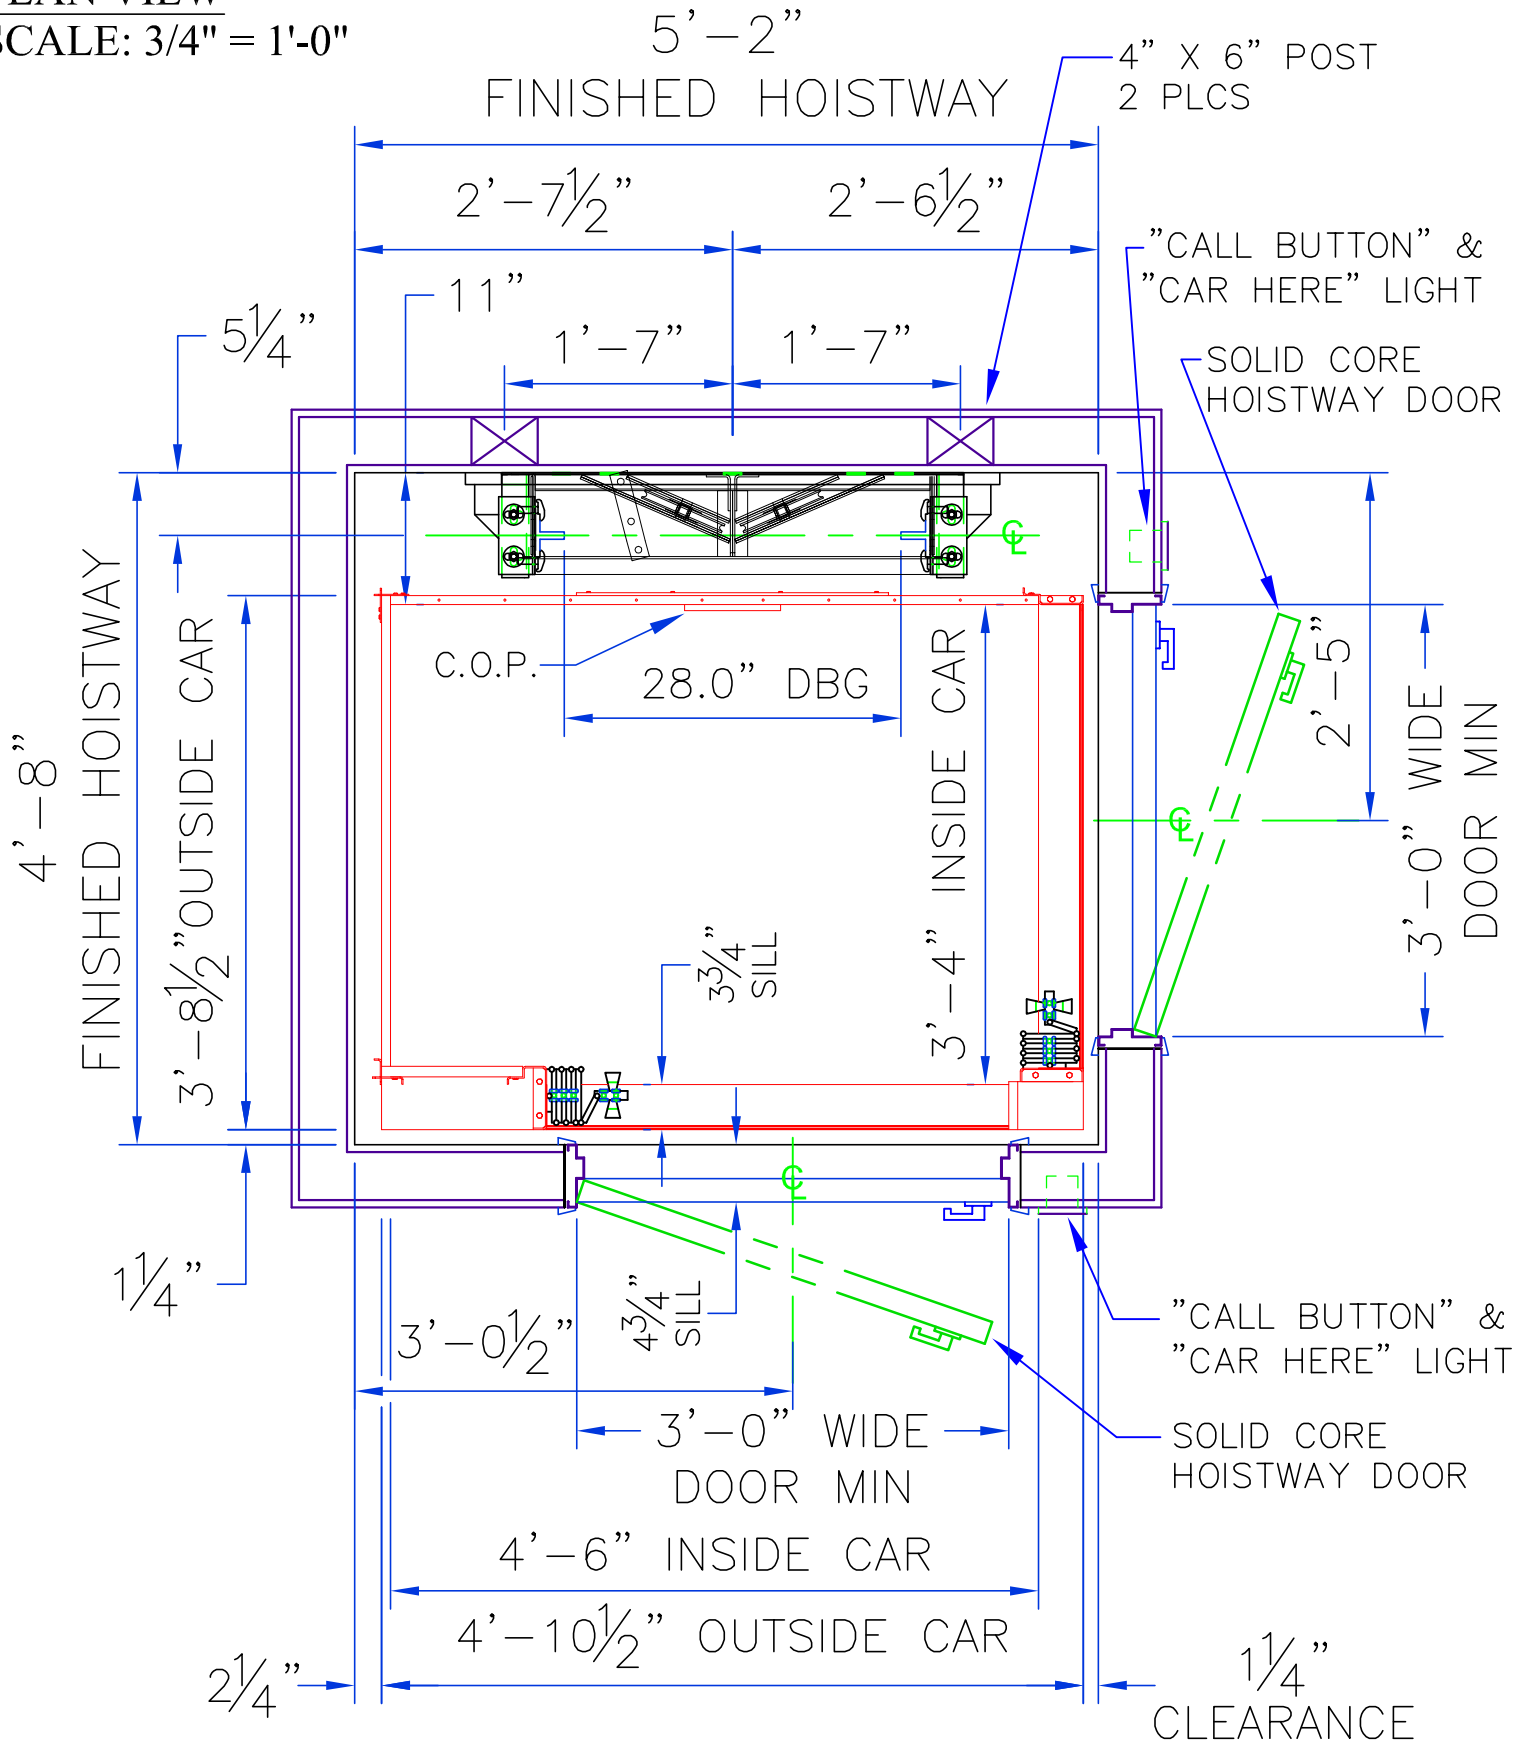

PLAN VIEW

SCALE: 3/4" = 1'-0"

SunCoast
Elevator Company

TYPE 3/4 - 40x54 - RH

Copyright