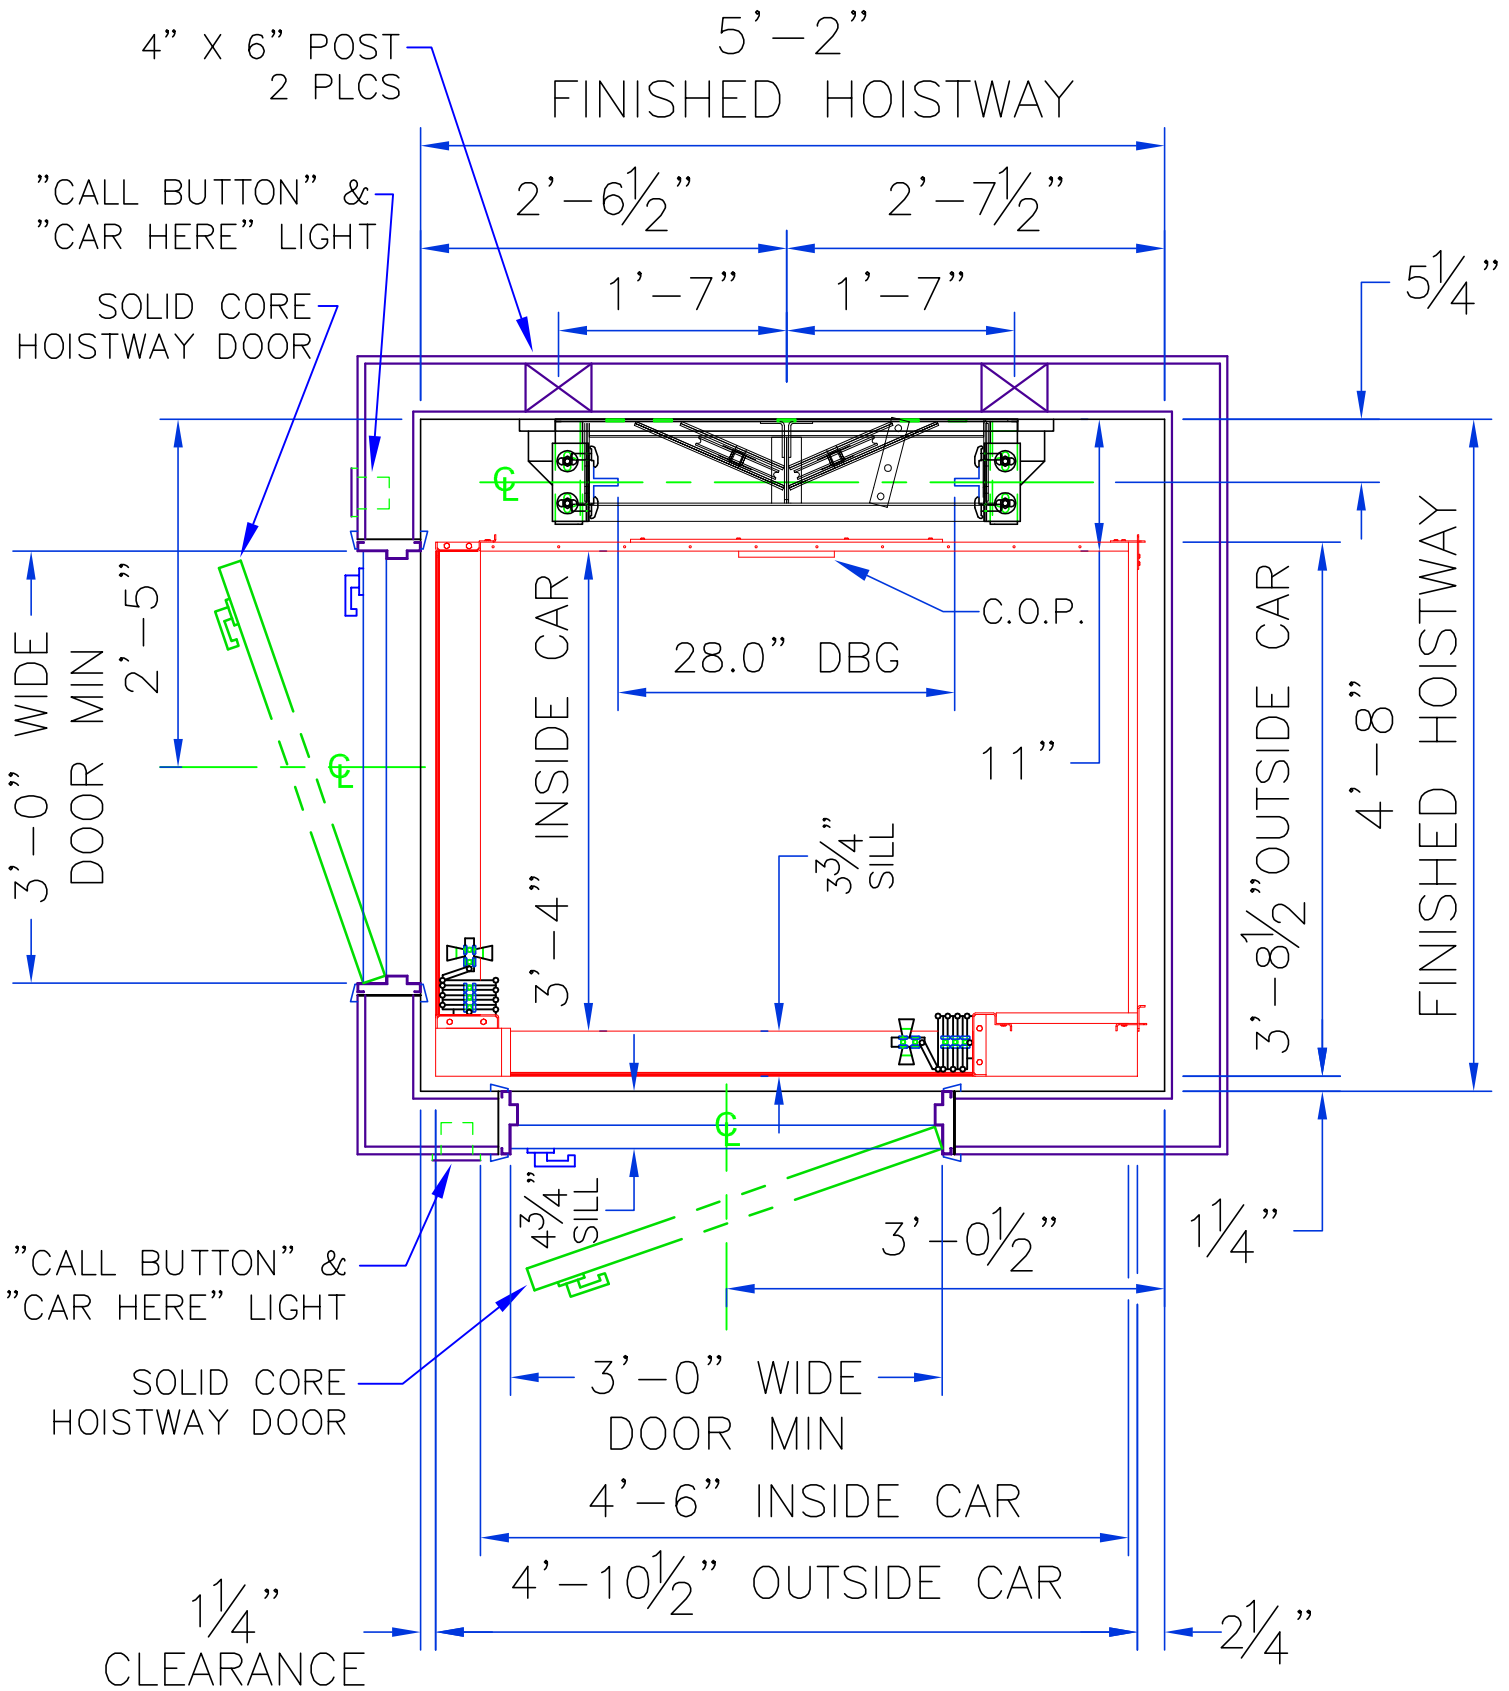

PLAN VIEW

SCALE: 3/4" = 1'-0"

SunCoast
Elevator Company

TYPE 3/4 - 40x54 - LH

Copyright