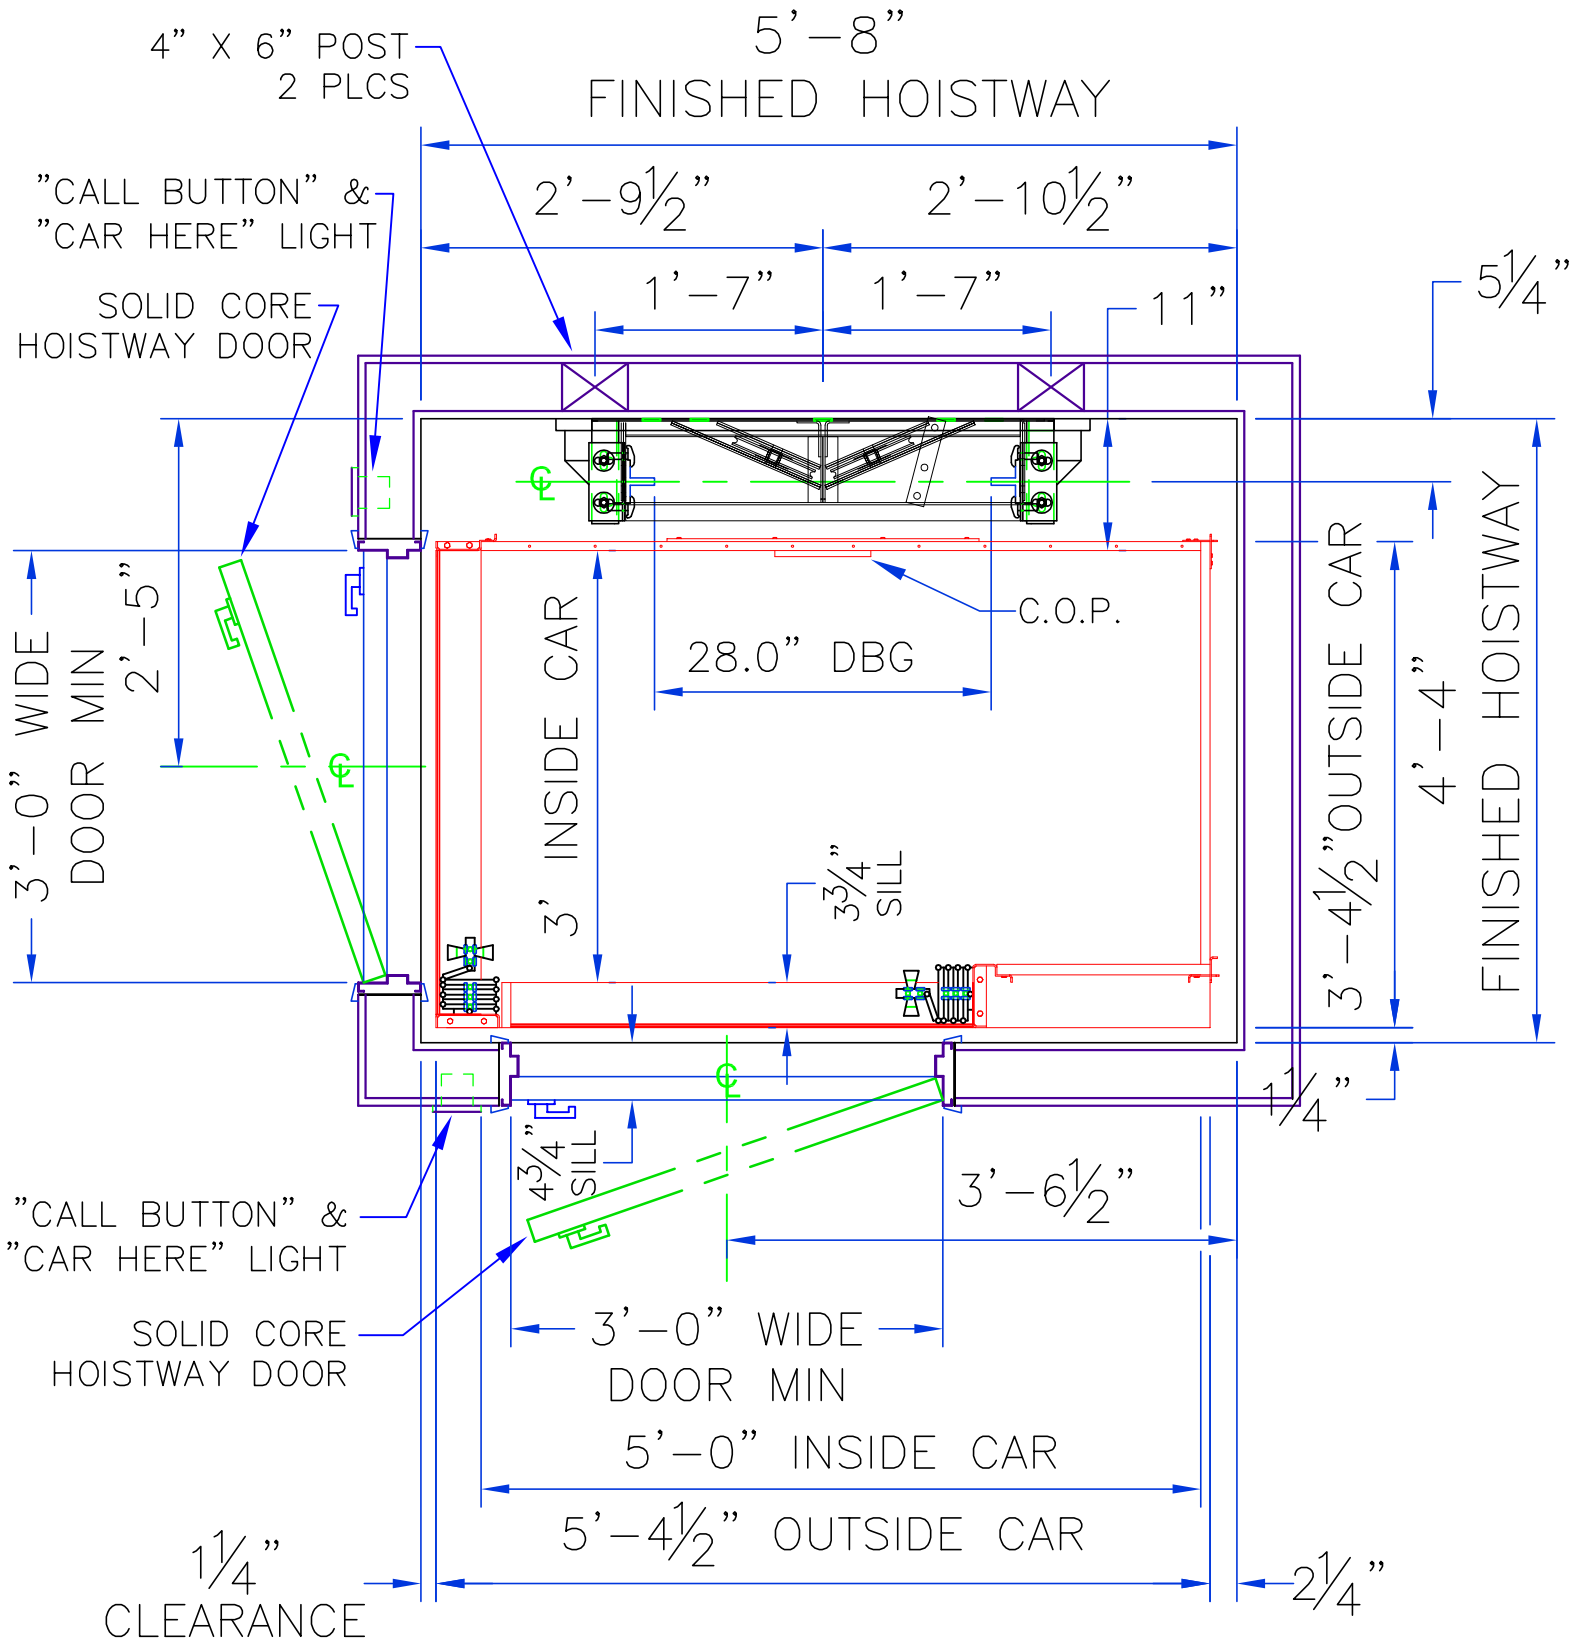

PLAN VIEW

SCALE: 3/4" = 1'-0"

SunCoast
Elevator Company

TYPE 3/4 - 36x60 - LH

Copyright