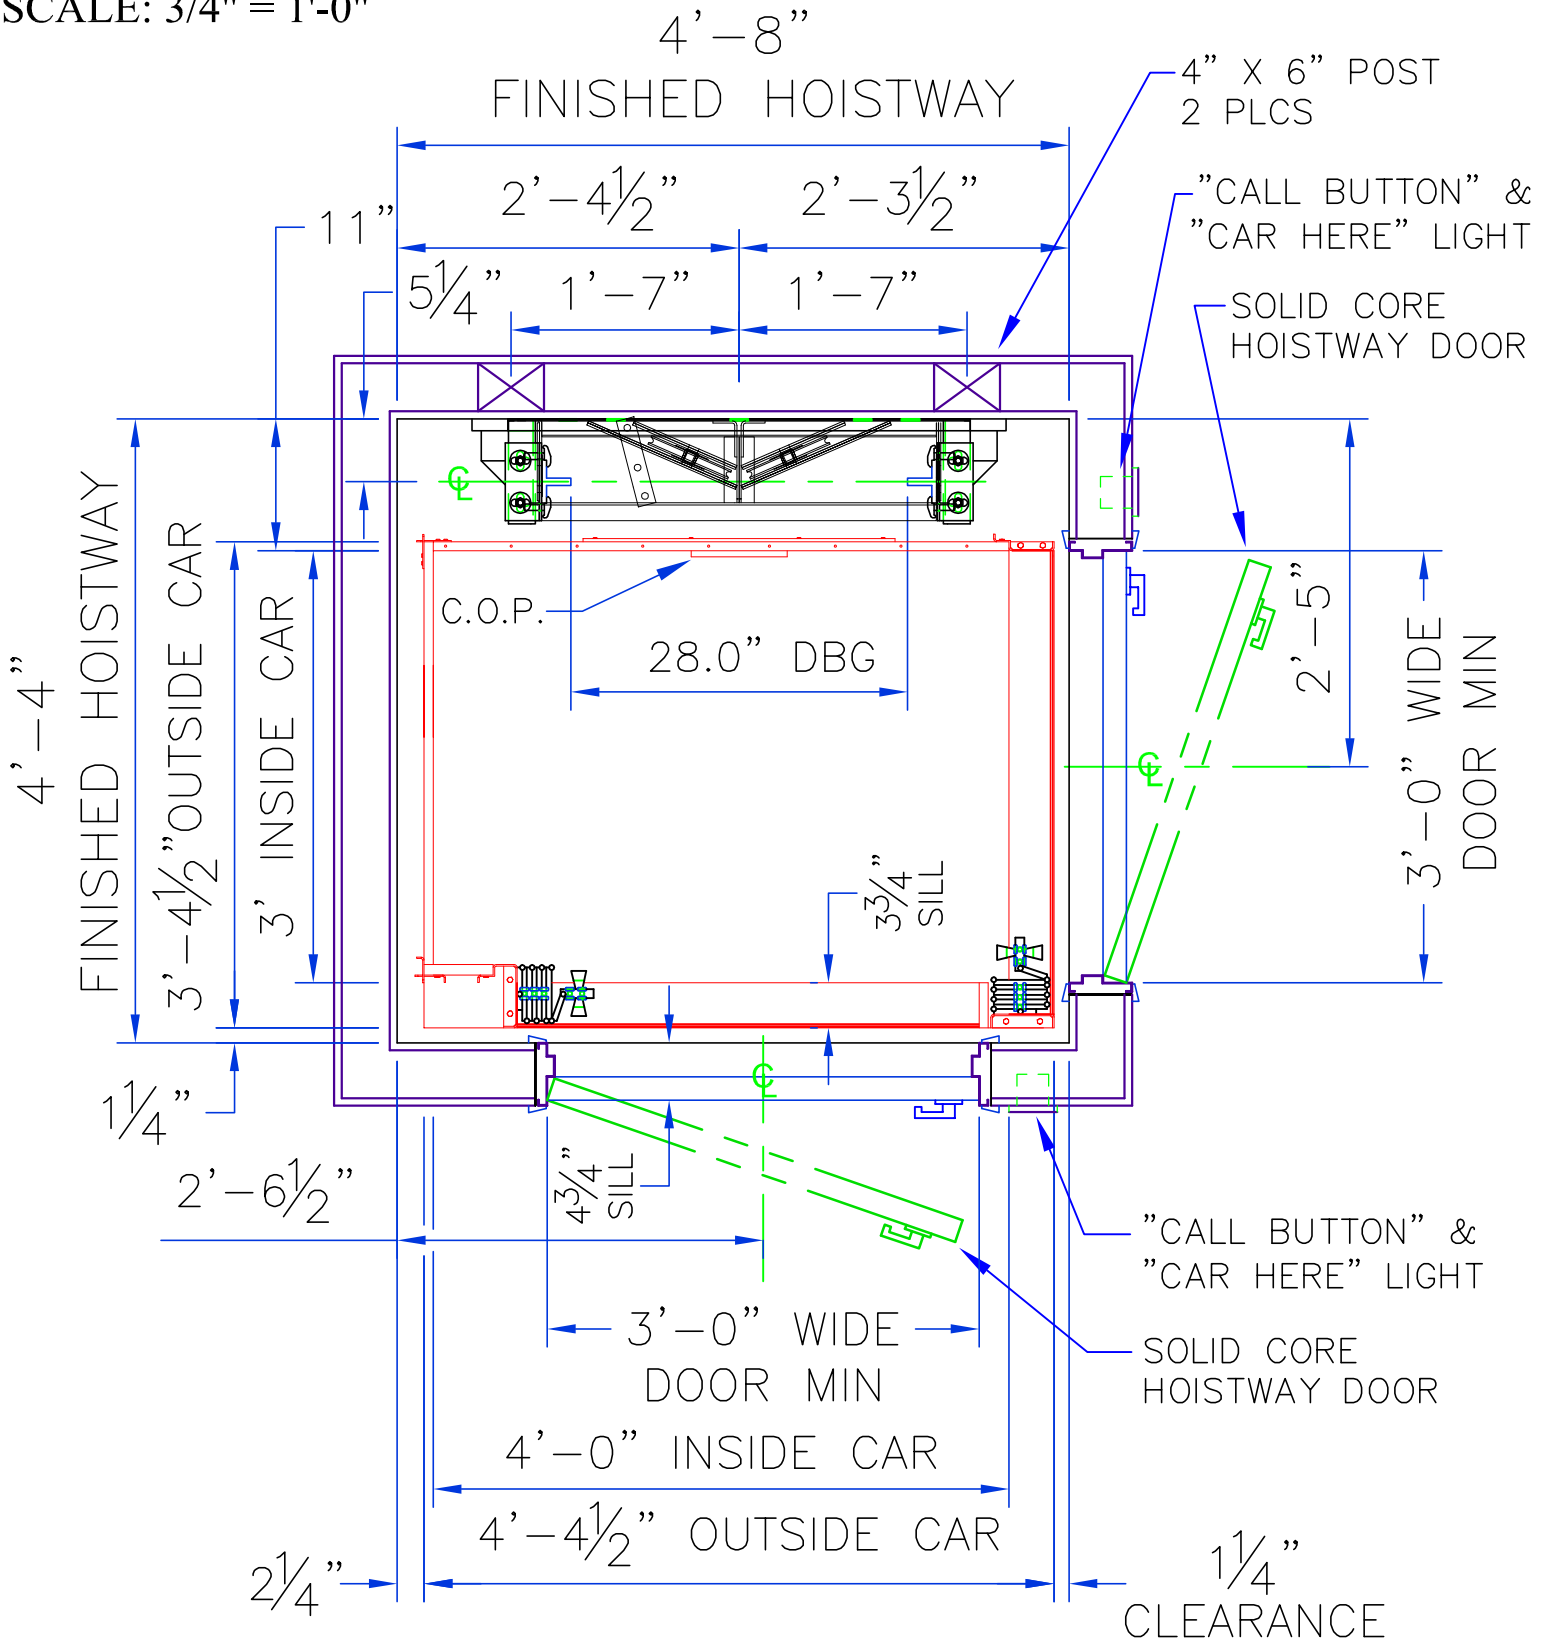

**PLAN VIEW**

**SCALE: 3/4" = 1'-0"**

SunCoast  
Elevator Company

**TYPE 3/4 - 36x48 - RH**

Copyright