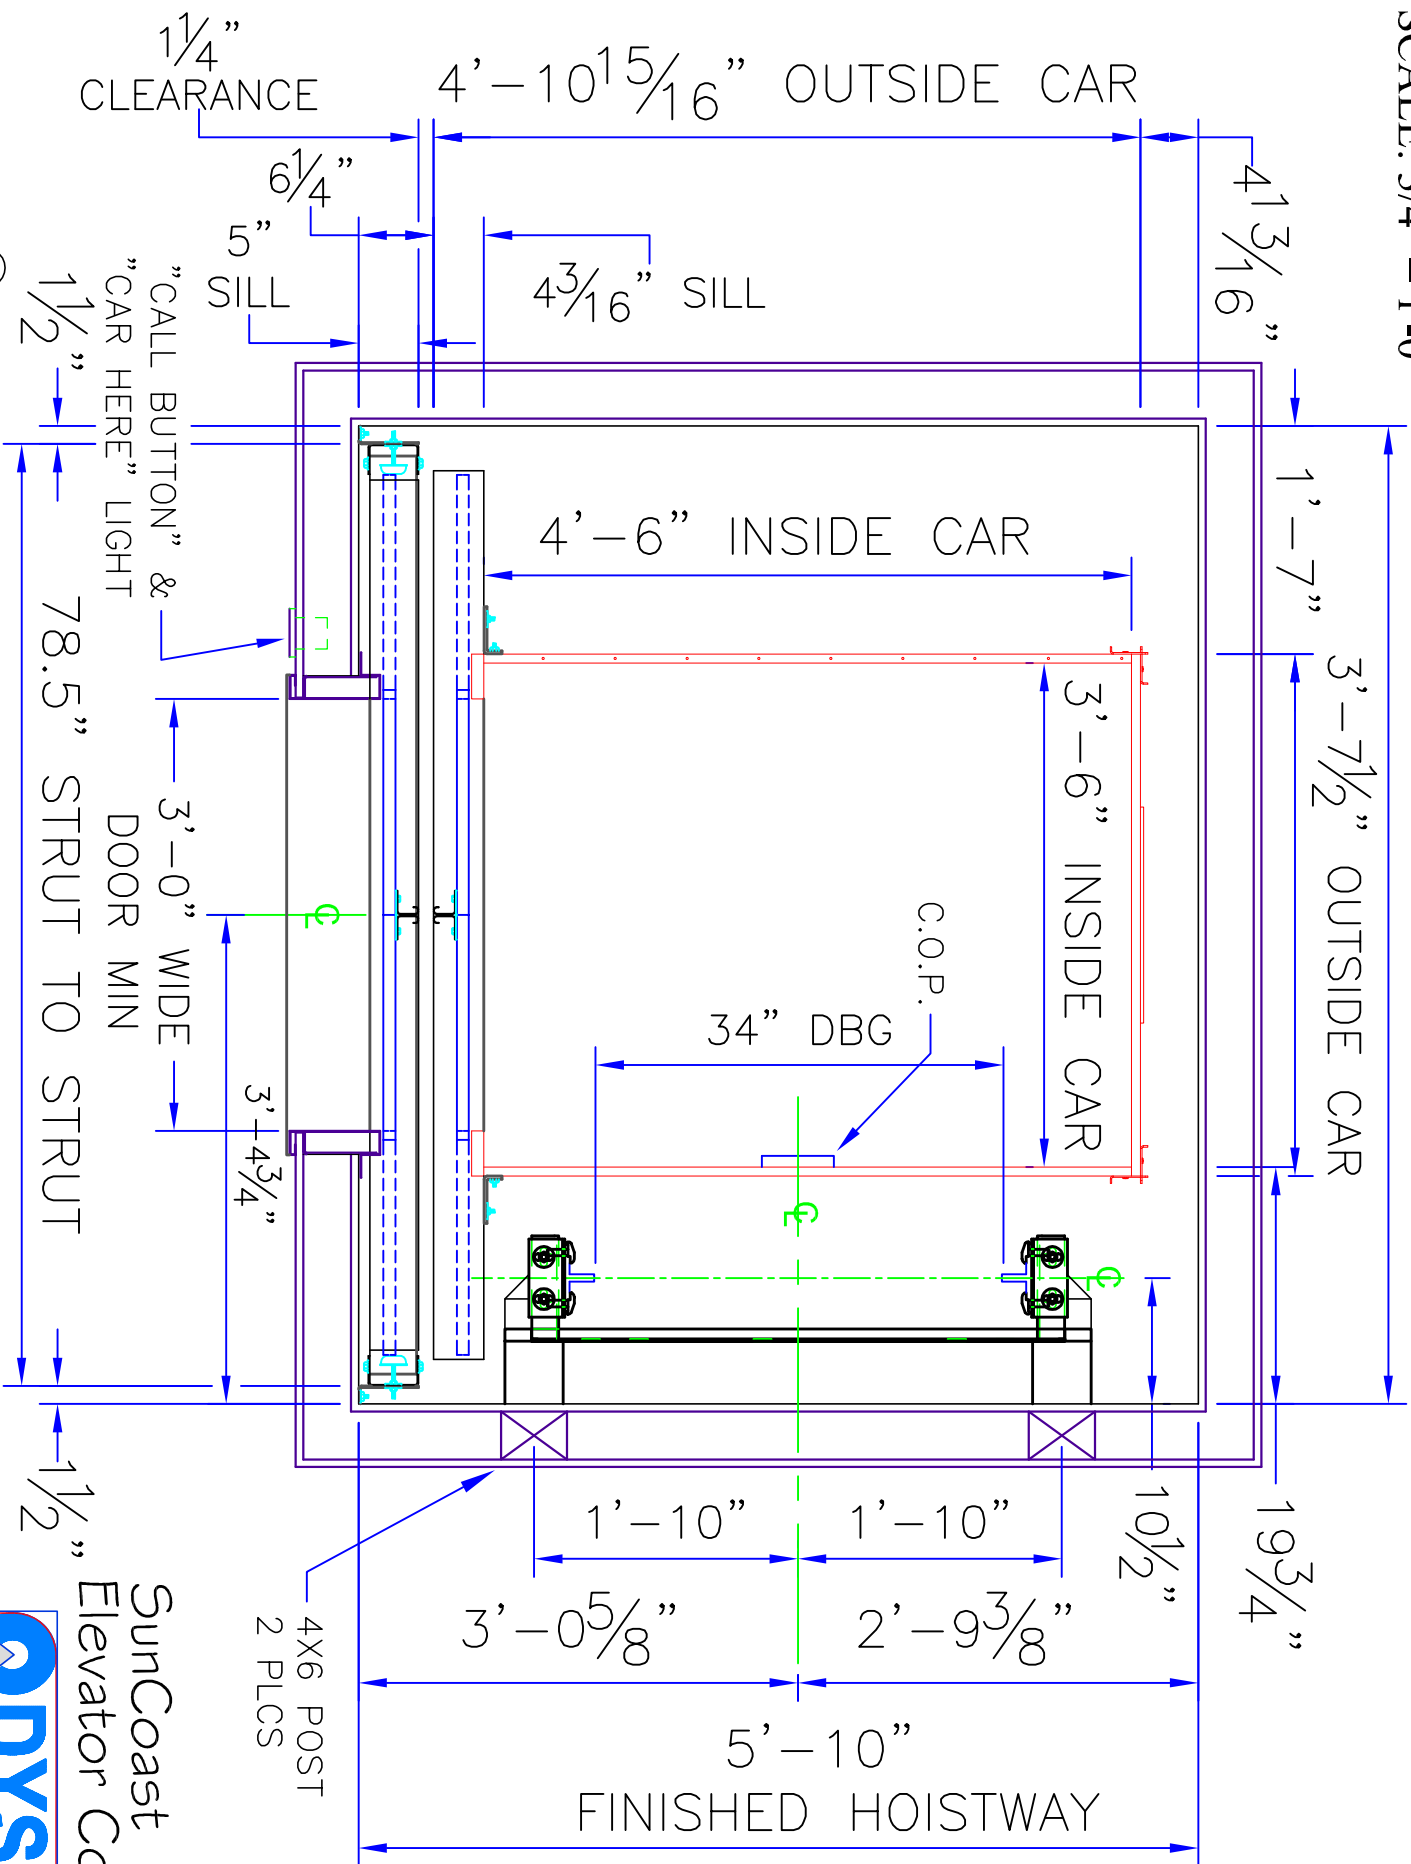

PLAN VIEW
SCALE: 3/4" = 1'-0"

6'-9 1/2" FINISHED HOISTWAY

DeLUXTM -Center Opening TYPE 1 - 42x54

SunCoast
Elevator Company
ODYSSEYTM
Copyright