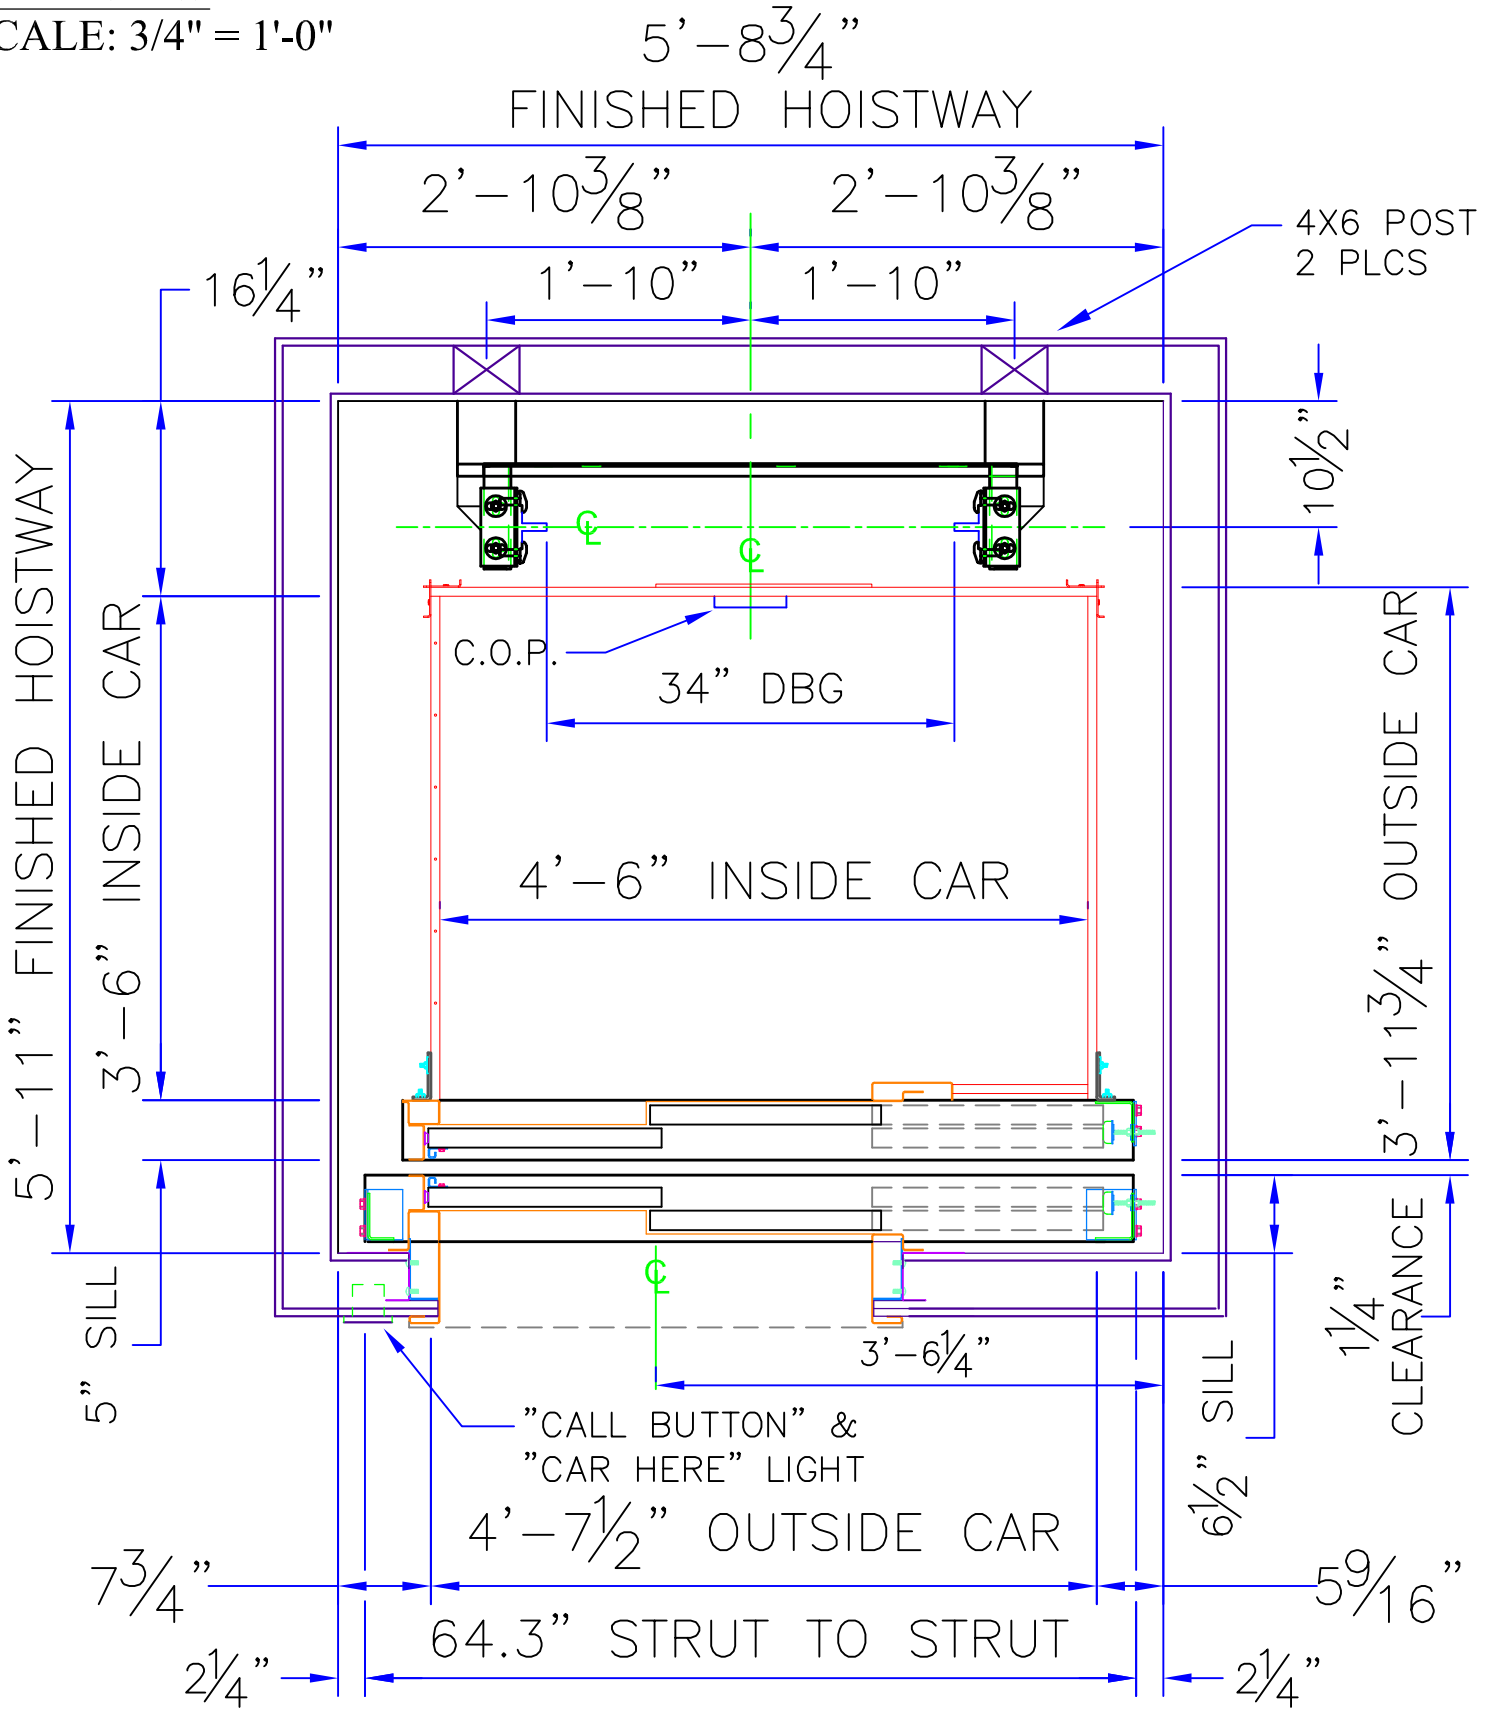

PLAN VIEW

SCALE: 3/4" = 1'-0"

DeLUX™ - 2 speed
TYPE 5 - 42x54 LH

SunCoast
Elevator Company

Copyright