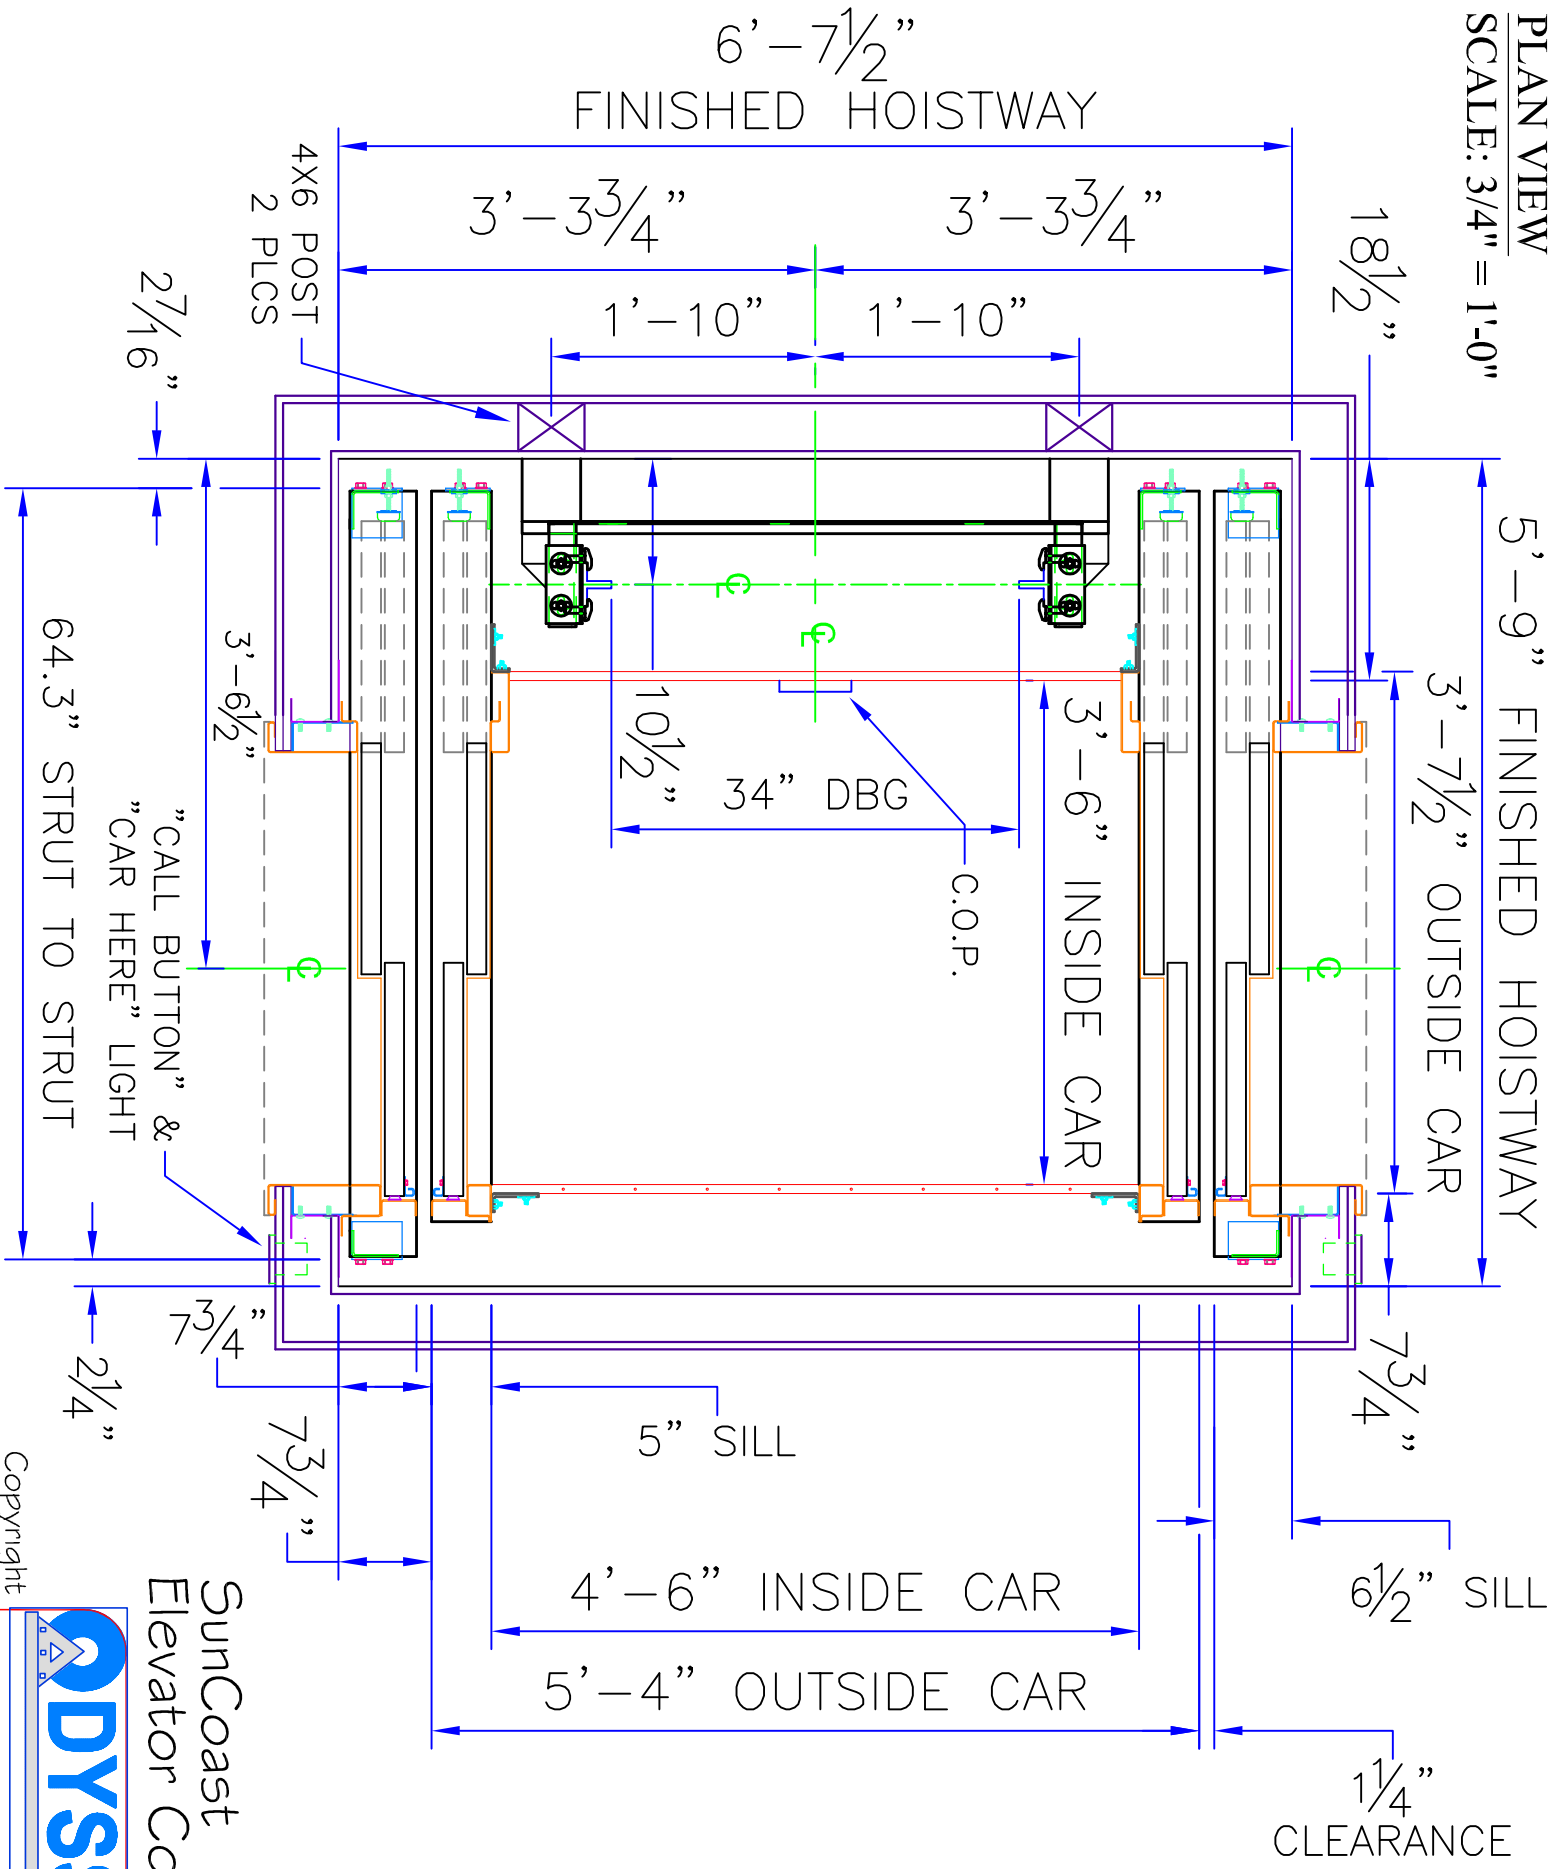

PLAN VIEW
SCALE: 3/4" = 1'-0"

DeLUX™ - 2 speed TYPE 2 - 42x54 RH

SunCoast
Elevator Company

Copyright