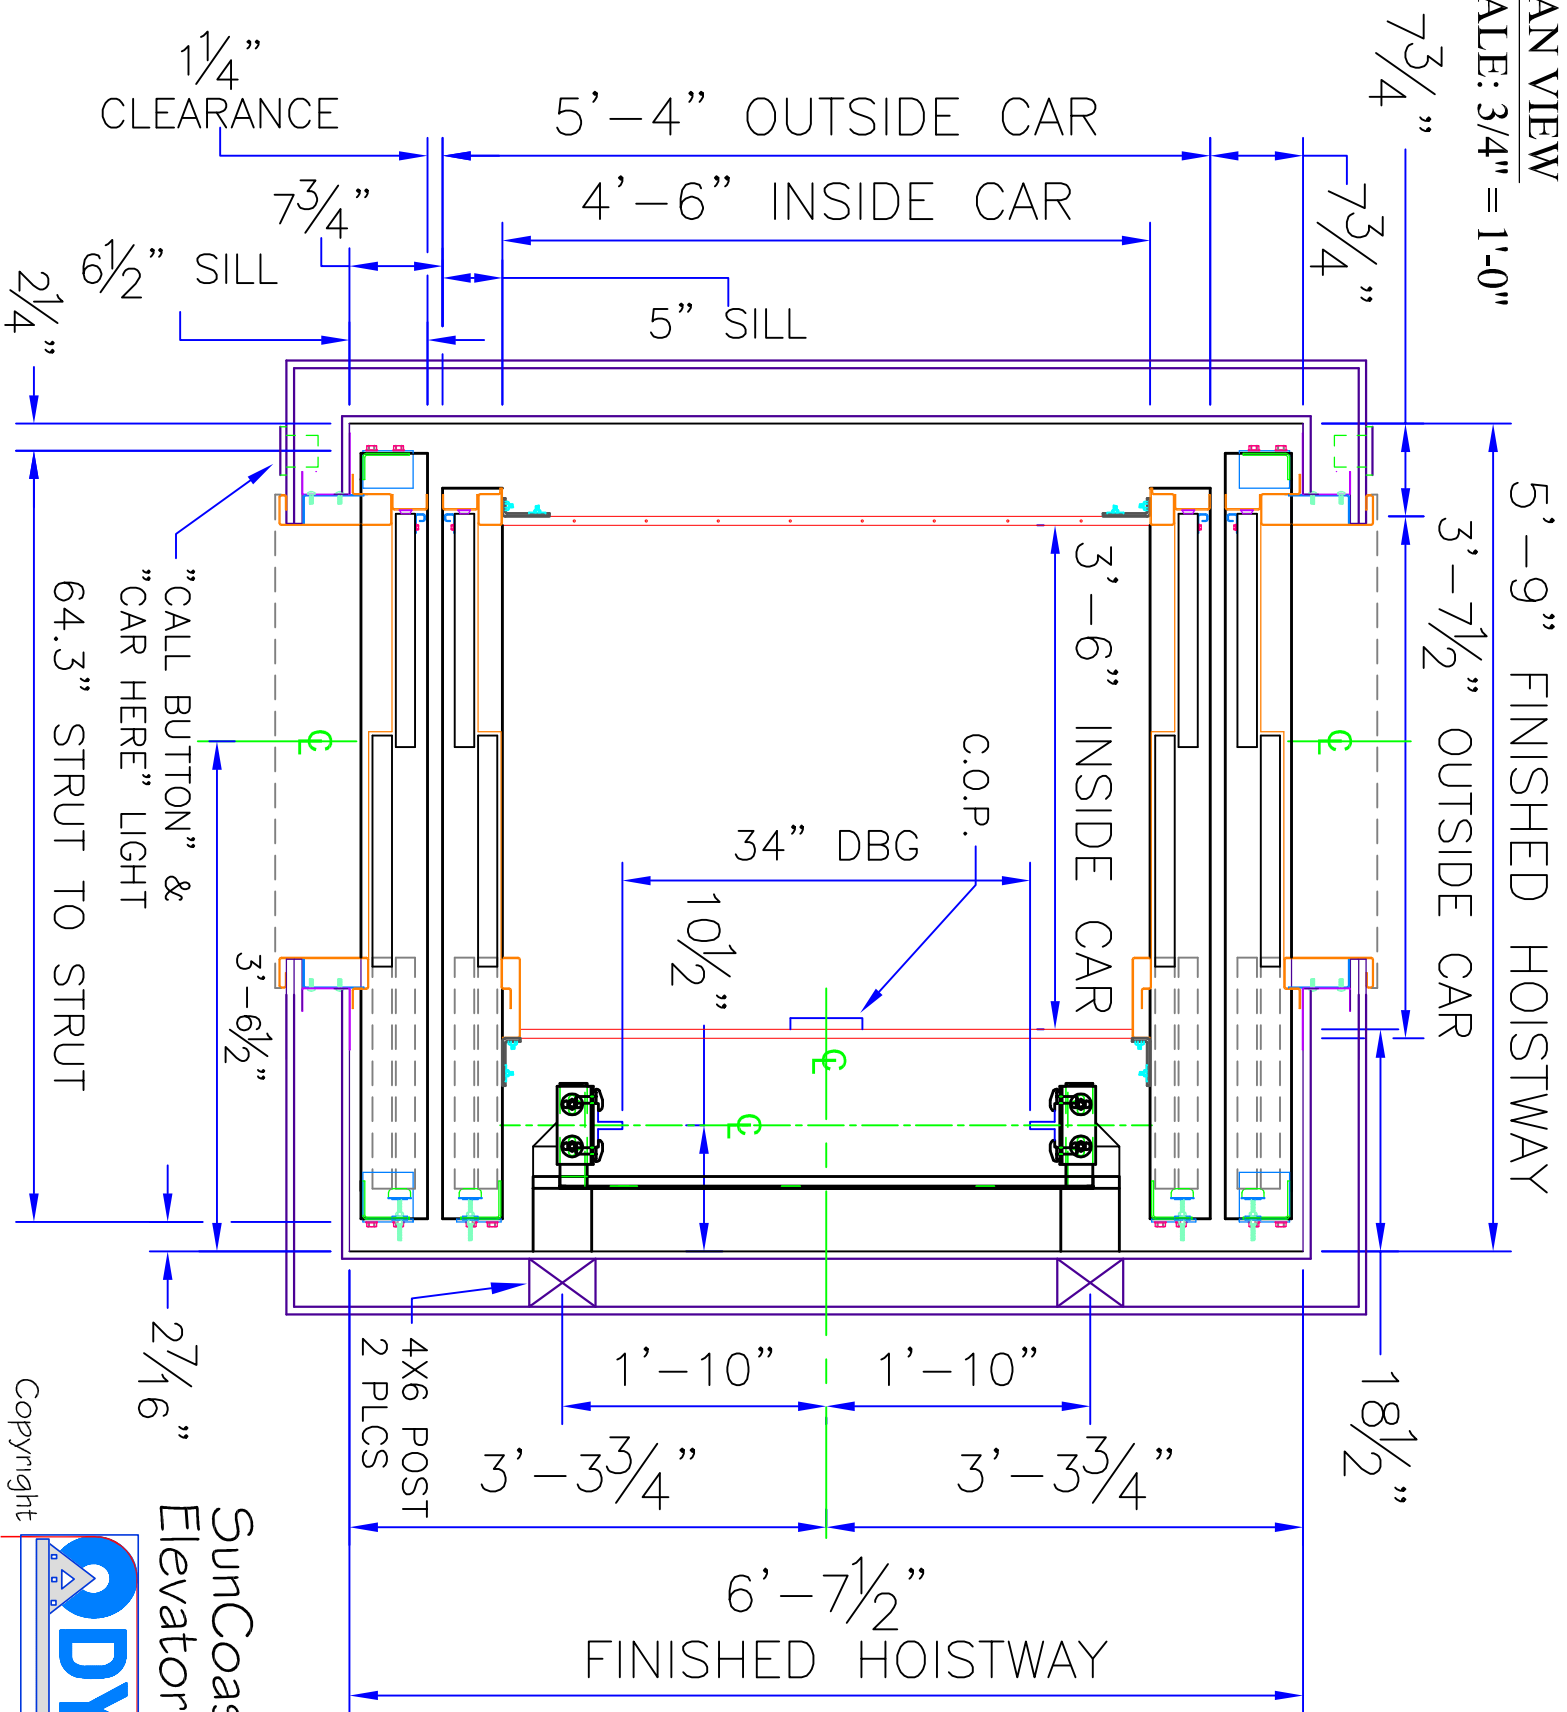

PLAN VIEW
SCALE: 3/4" = 1'-0"

DeLUX™ - 2 speed TYPE 2 - 42x54 LH

SunCoast
 Elevator Company

ODYSSEY™

Copyright