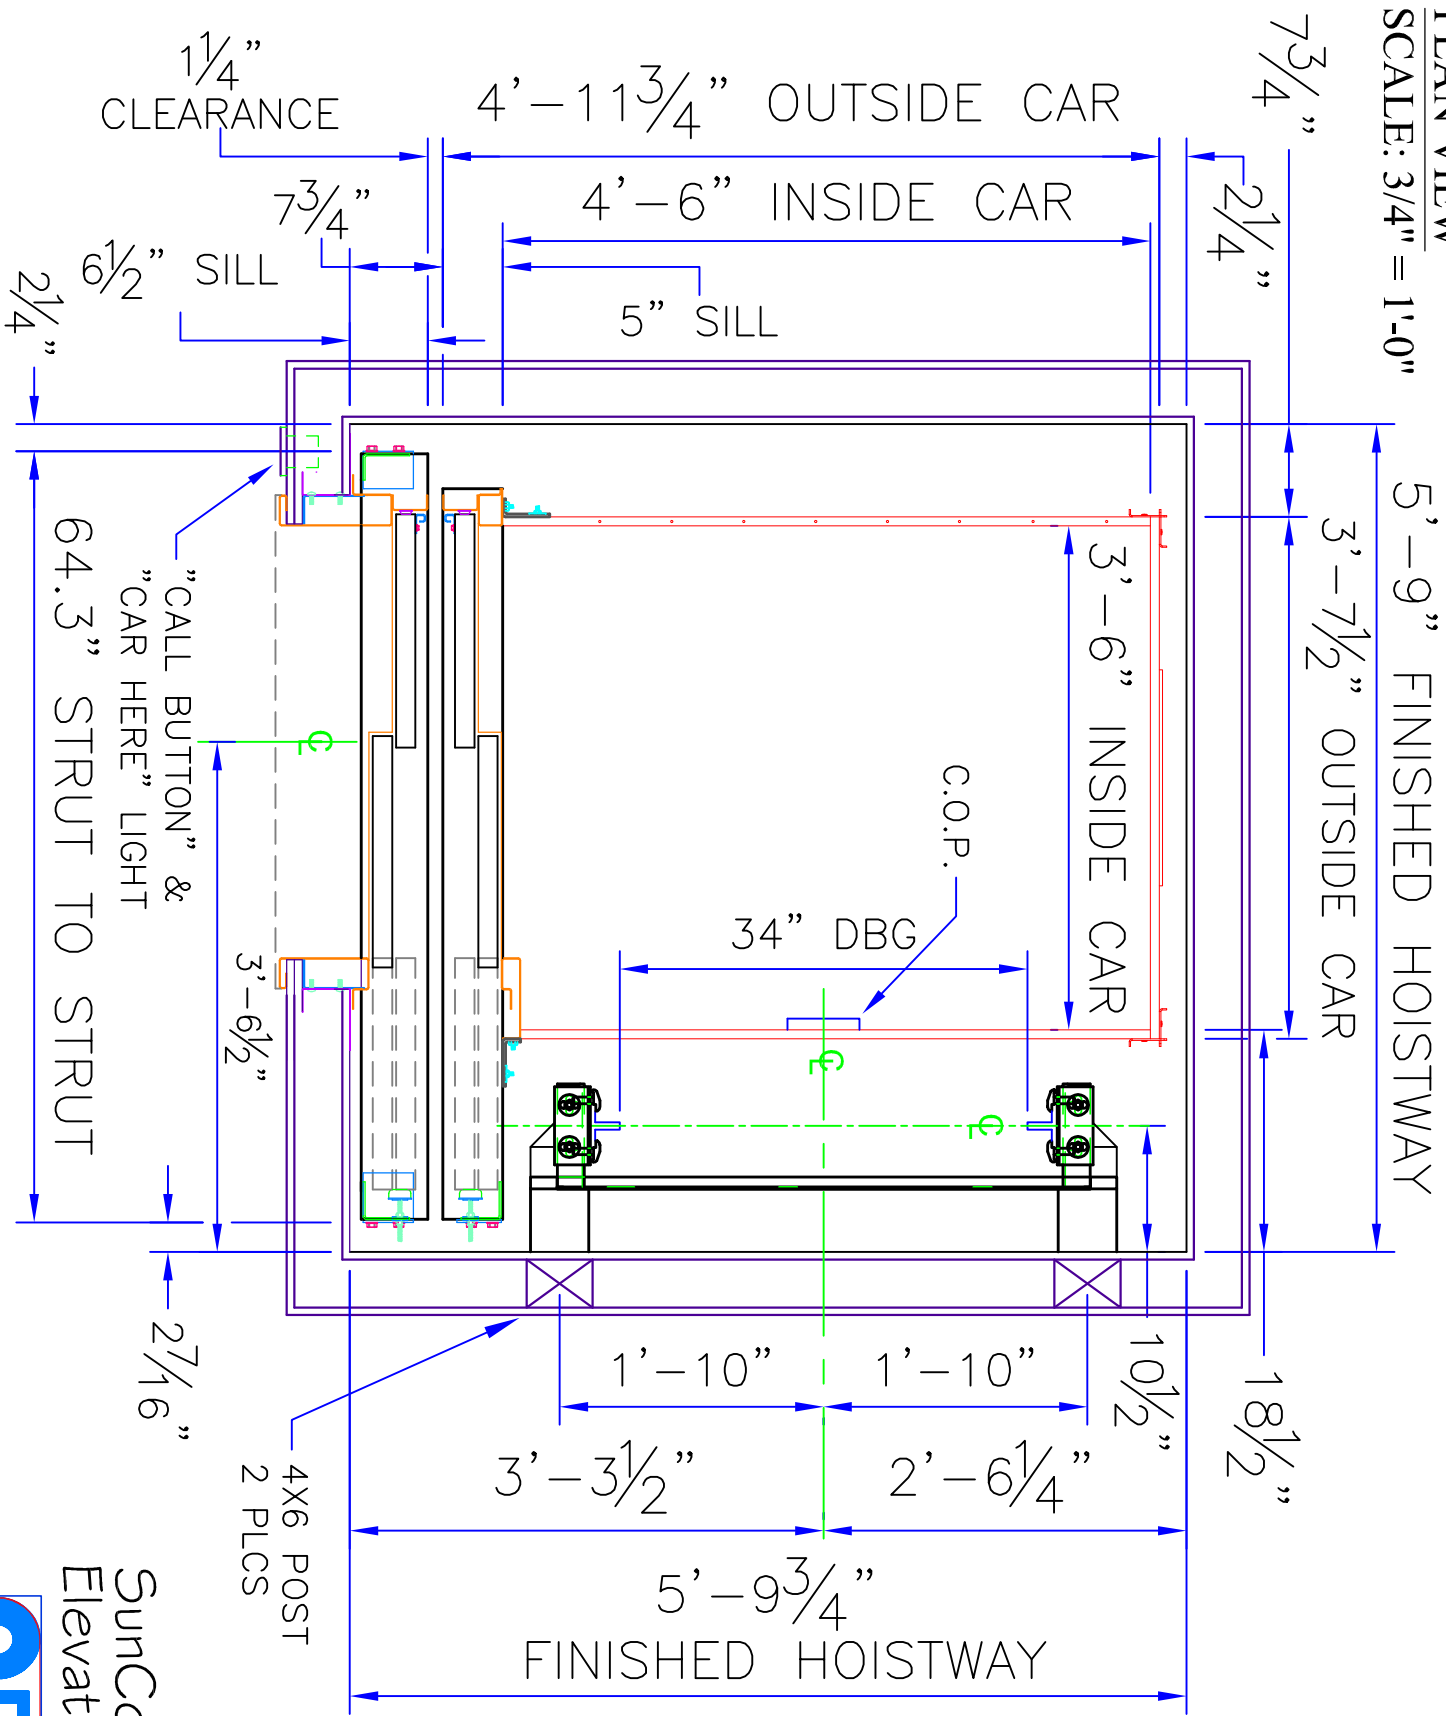

PLAN VIEW

SCALE: 3/4" = 1'-0"

DeLUX<sup>TM</sup> - 2 speed TYPE 1 - 42X54 LH

SunCoast Elevator Company

Copyright